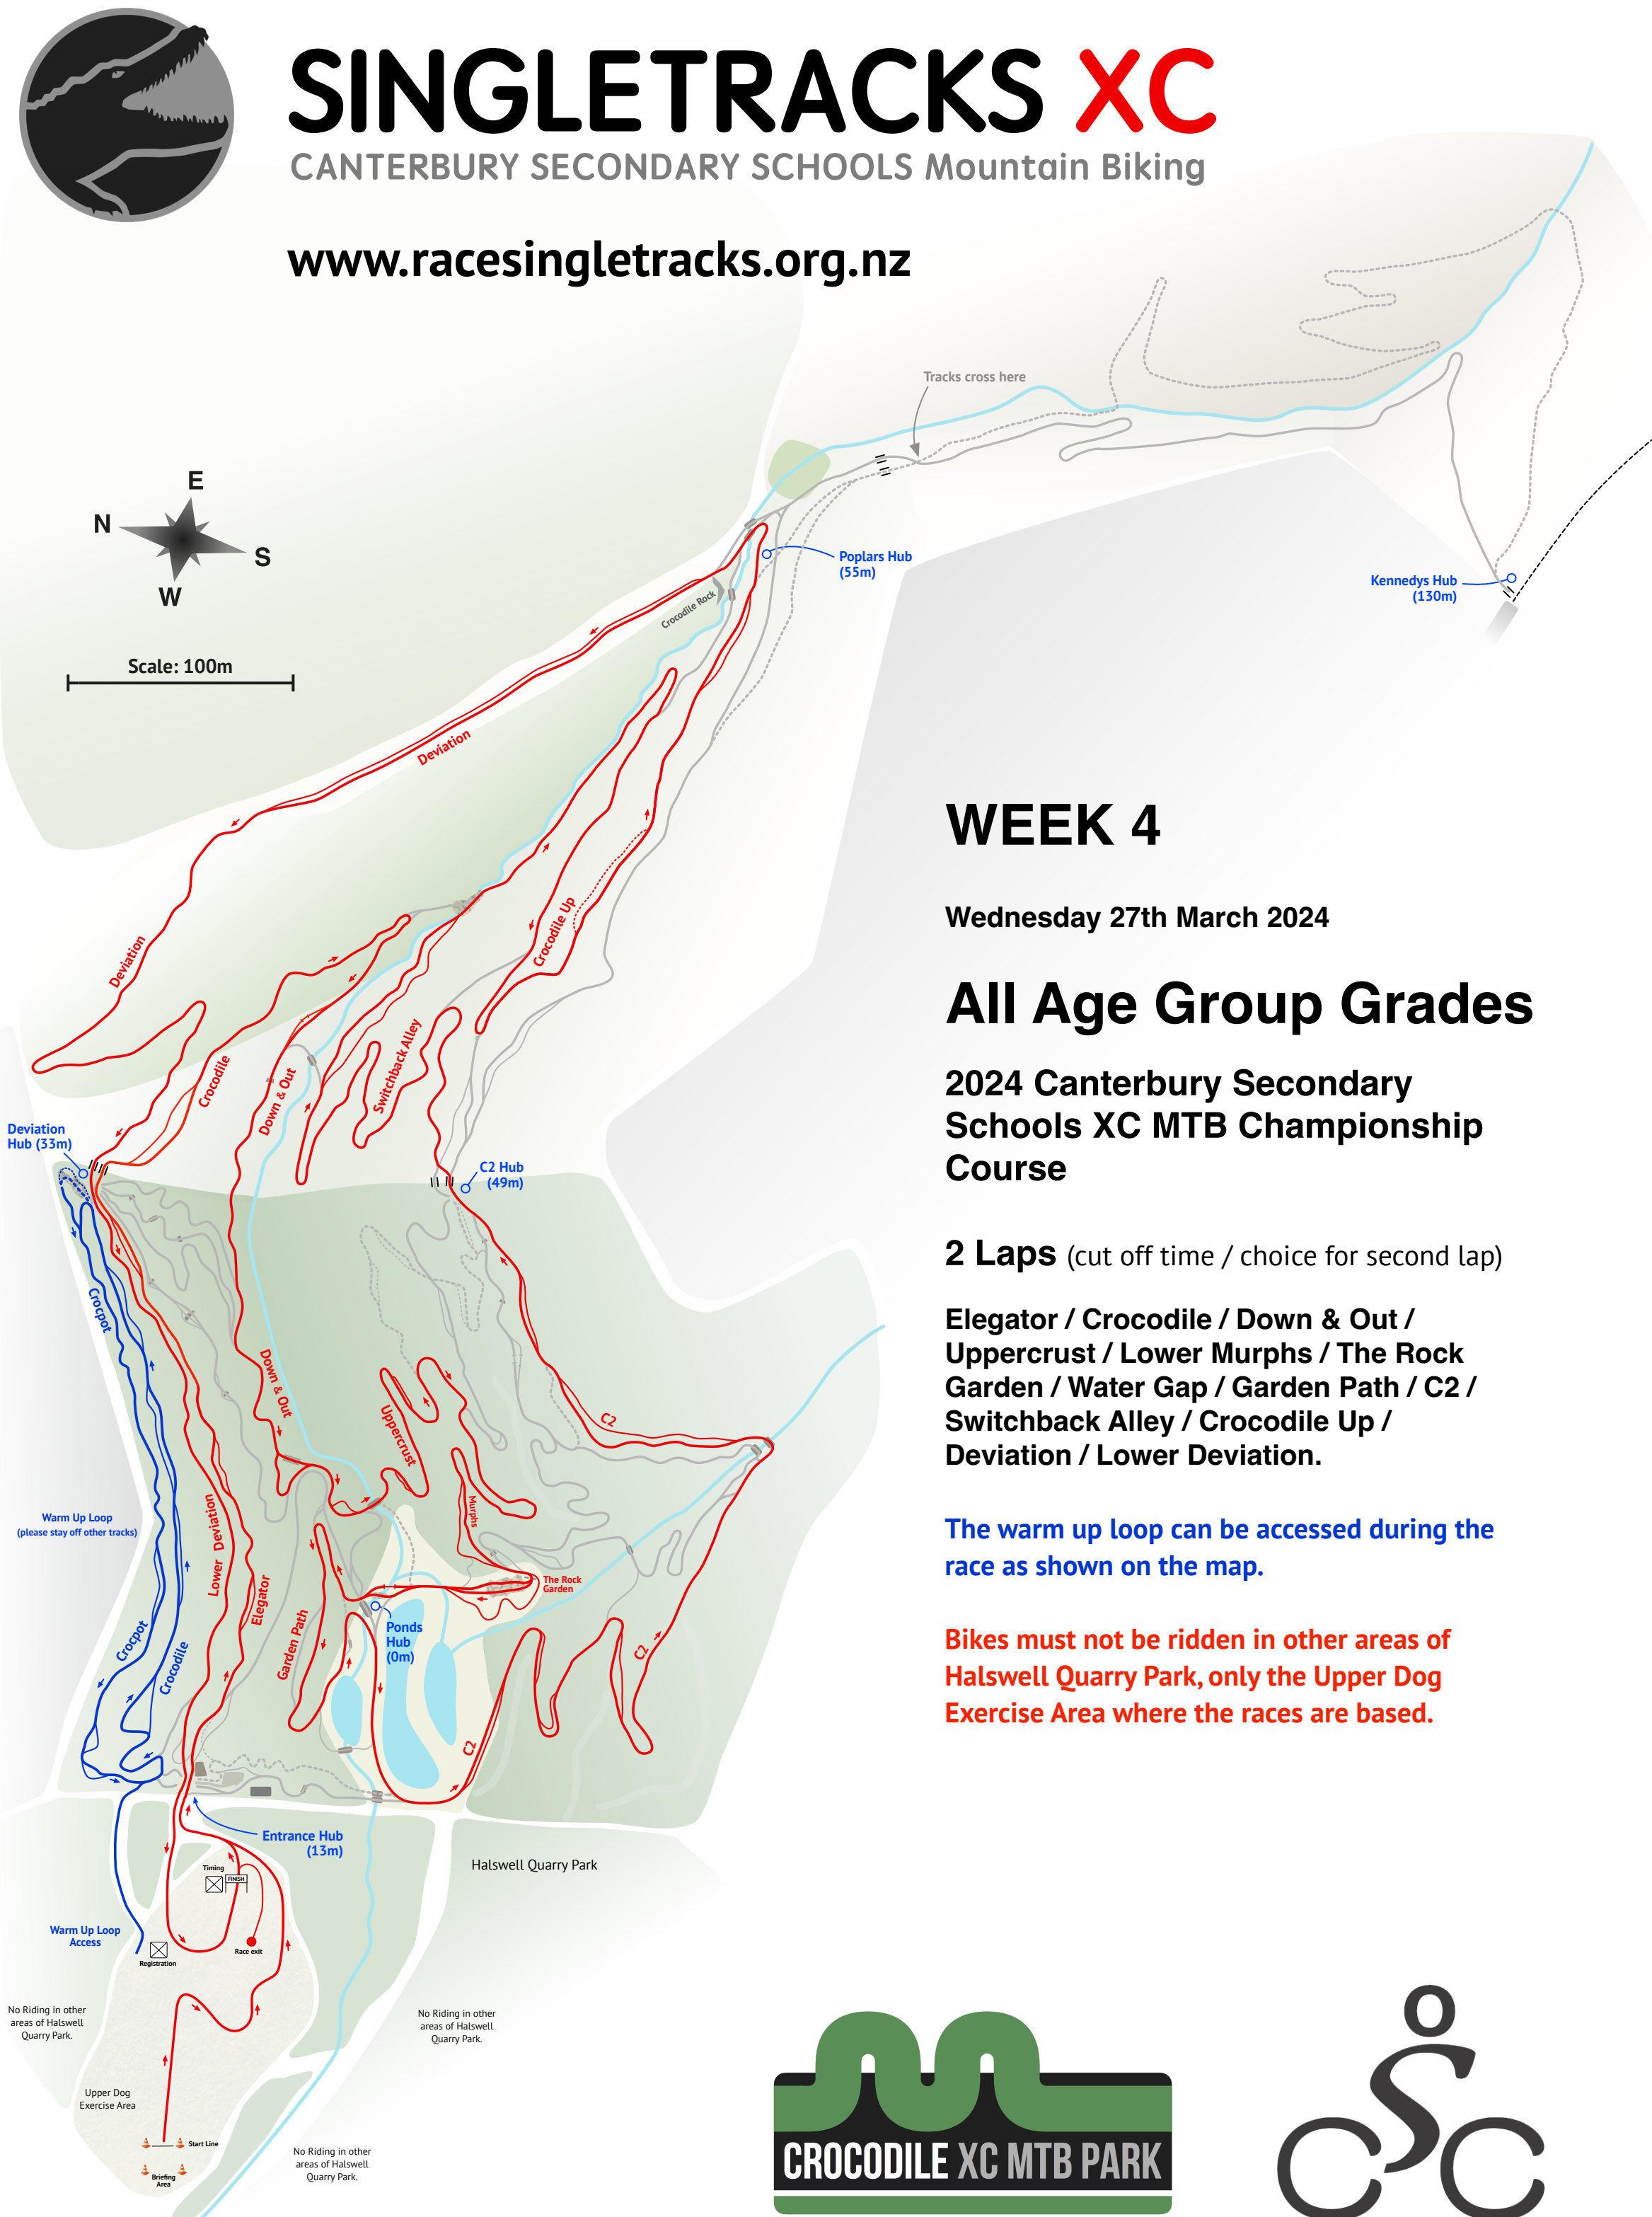

SINGLETRACKS XC

CANTERBURY SECONDARY SCHOOLS Mountain Biking

www.racesingletracks.org.nz

Scale: 100m

WEEK 4

Wednesday 27th March 2024

All Age Group Grades

2024 Canterbury Secondary Schools XC MTB Championship Course

2 Laps (cut off time / choice for second lap)

Elegator / Crocodile / Down & Out / Uppercrust / Lower Murphs / The Rock Garden / Water Gap / Garden Path / C2 / Switchback Alley / Crocodile Up / Deviation / Lower Deviation.

The warm up loop can be accessed during the race as shown on the map.

Bikes must not be ridden in other areas of Halswell Quarry Park, only the Upper Dog Exercise Area where the races are based.

CHRISTCHURCH SINGLETRACK CLUB