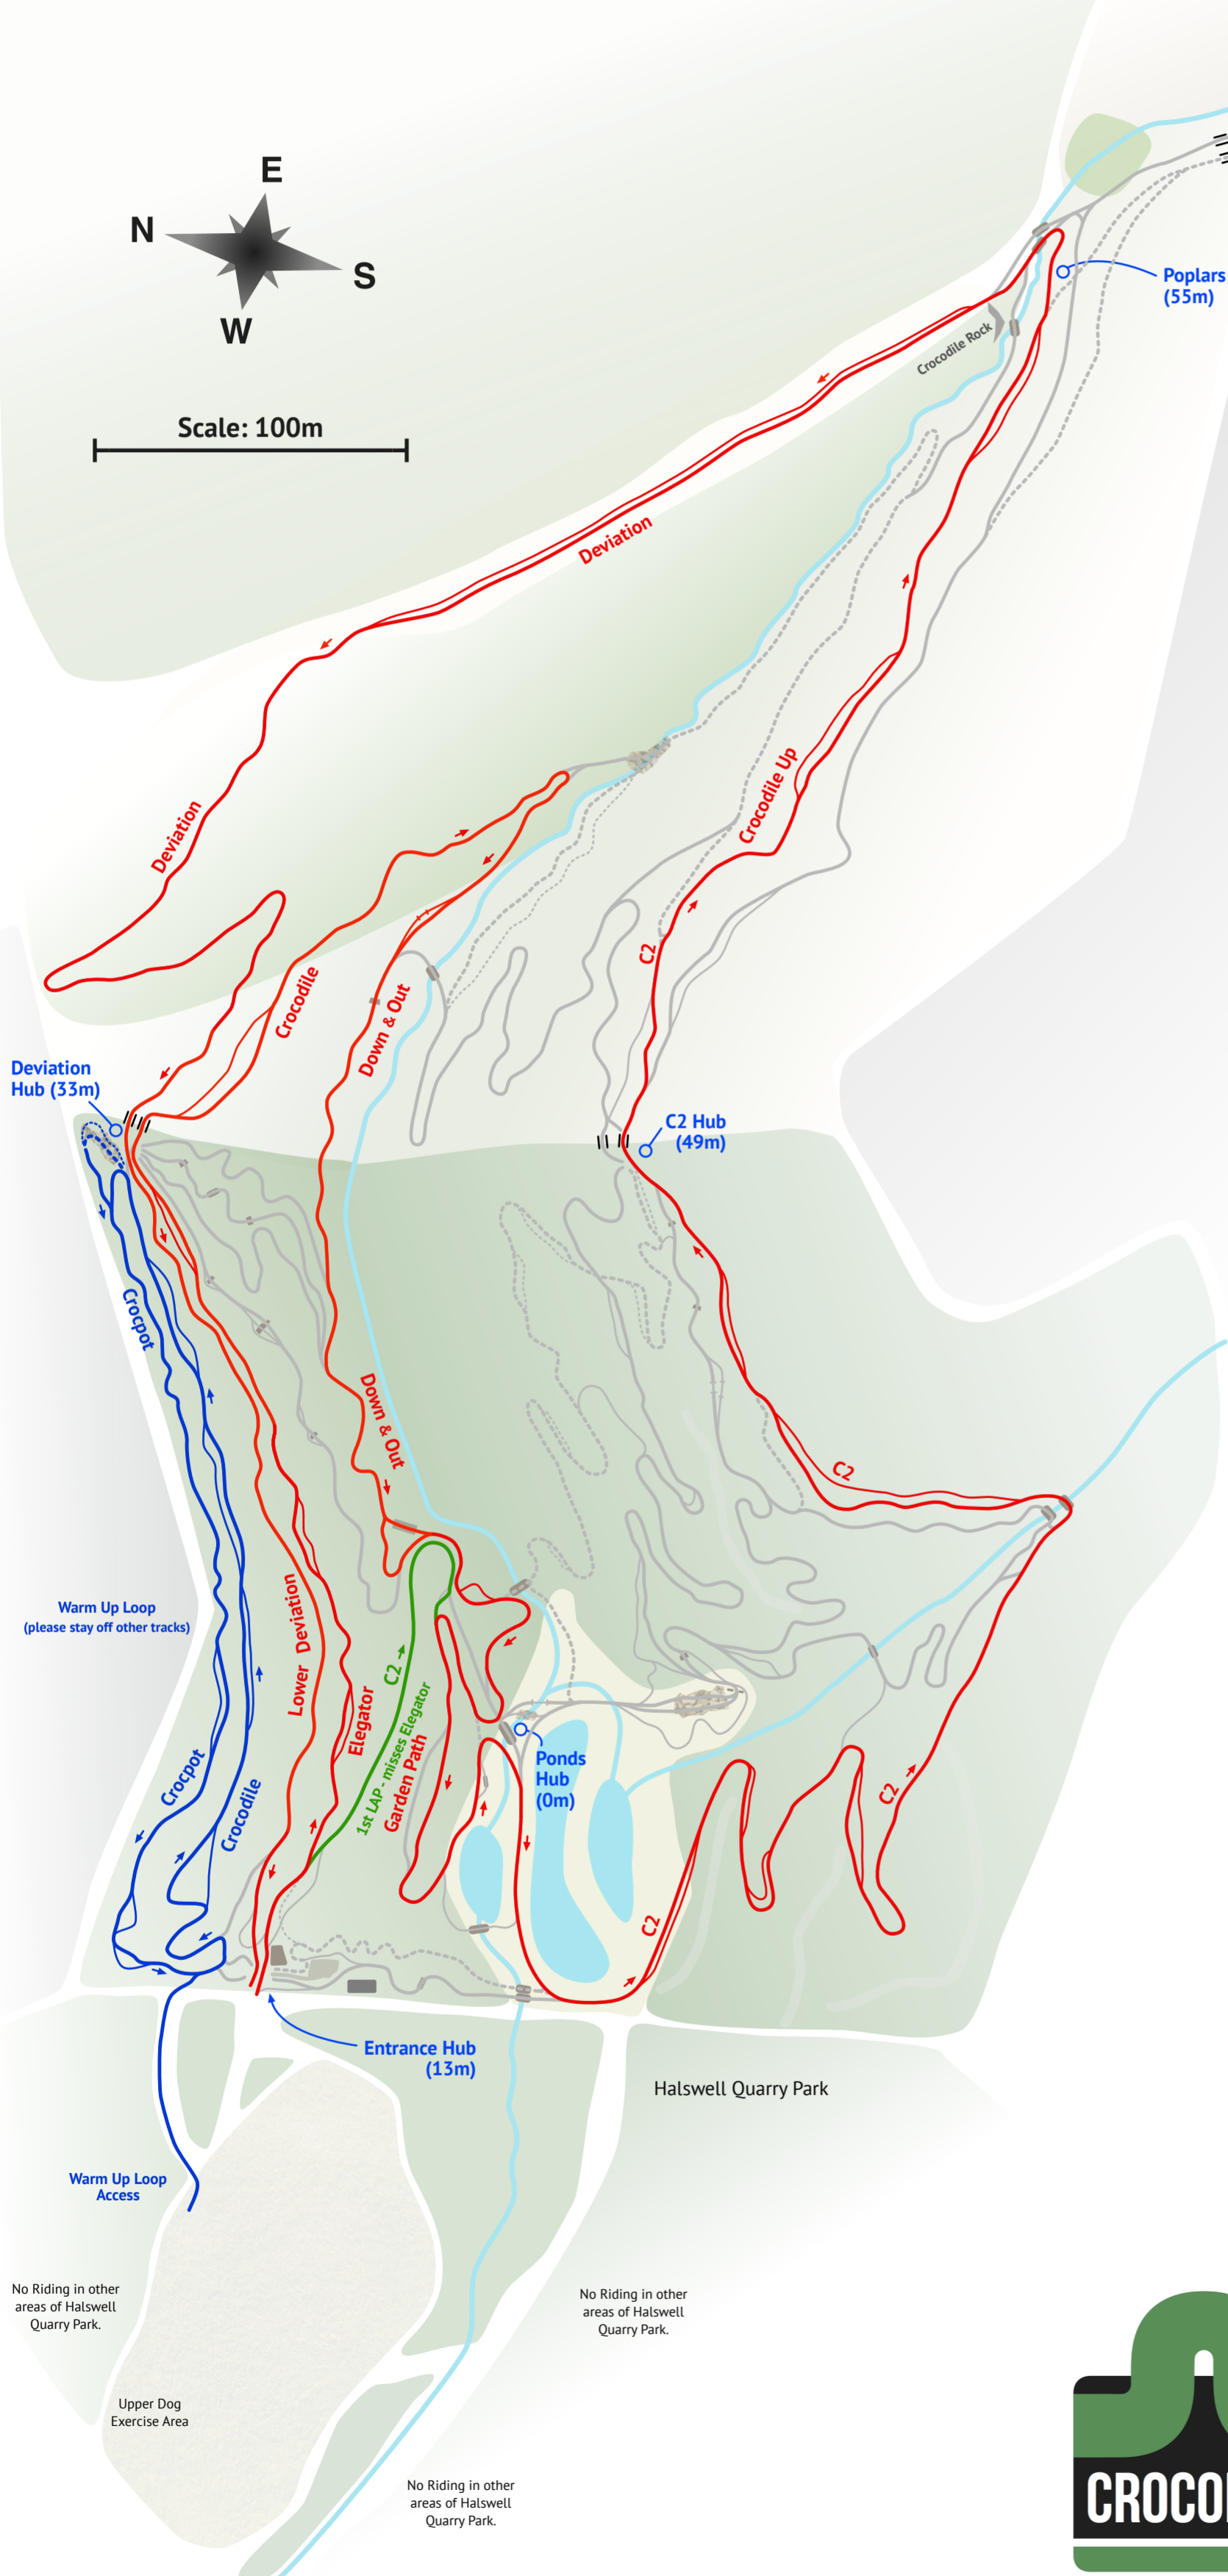

SINGLETRACKS XC

CANTERBURY SECONDARY SCHOOLS Mountain Biking

www.racesingletracks.org.nz

Scale: 100m

WEEK 2

Wednesday 13th March 2024

D Grade

C2 / Elegator / Crocodile / Down & Out / Garden Path / C2 / Crocodile Up / Deviation / Lower Deviation.

Lap 1 goes straight down C2 into Garden Path and misses Elegator.

D grade - 2 laps

The warm up loop can be accessed during the race as shown on the map.

Bikes must not be ridden in other areas of Halswell Quarry Park, only the Upper Dog Exercise Area where the races are based.

No Riding in other areas of Halswell Quarry Park.

No Riding in other areas of Halswell Quarry Park.