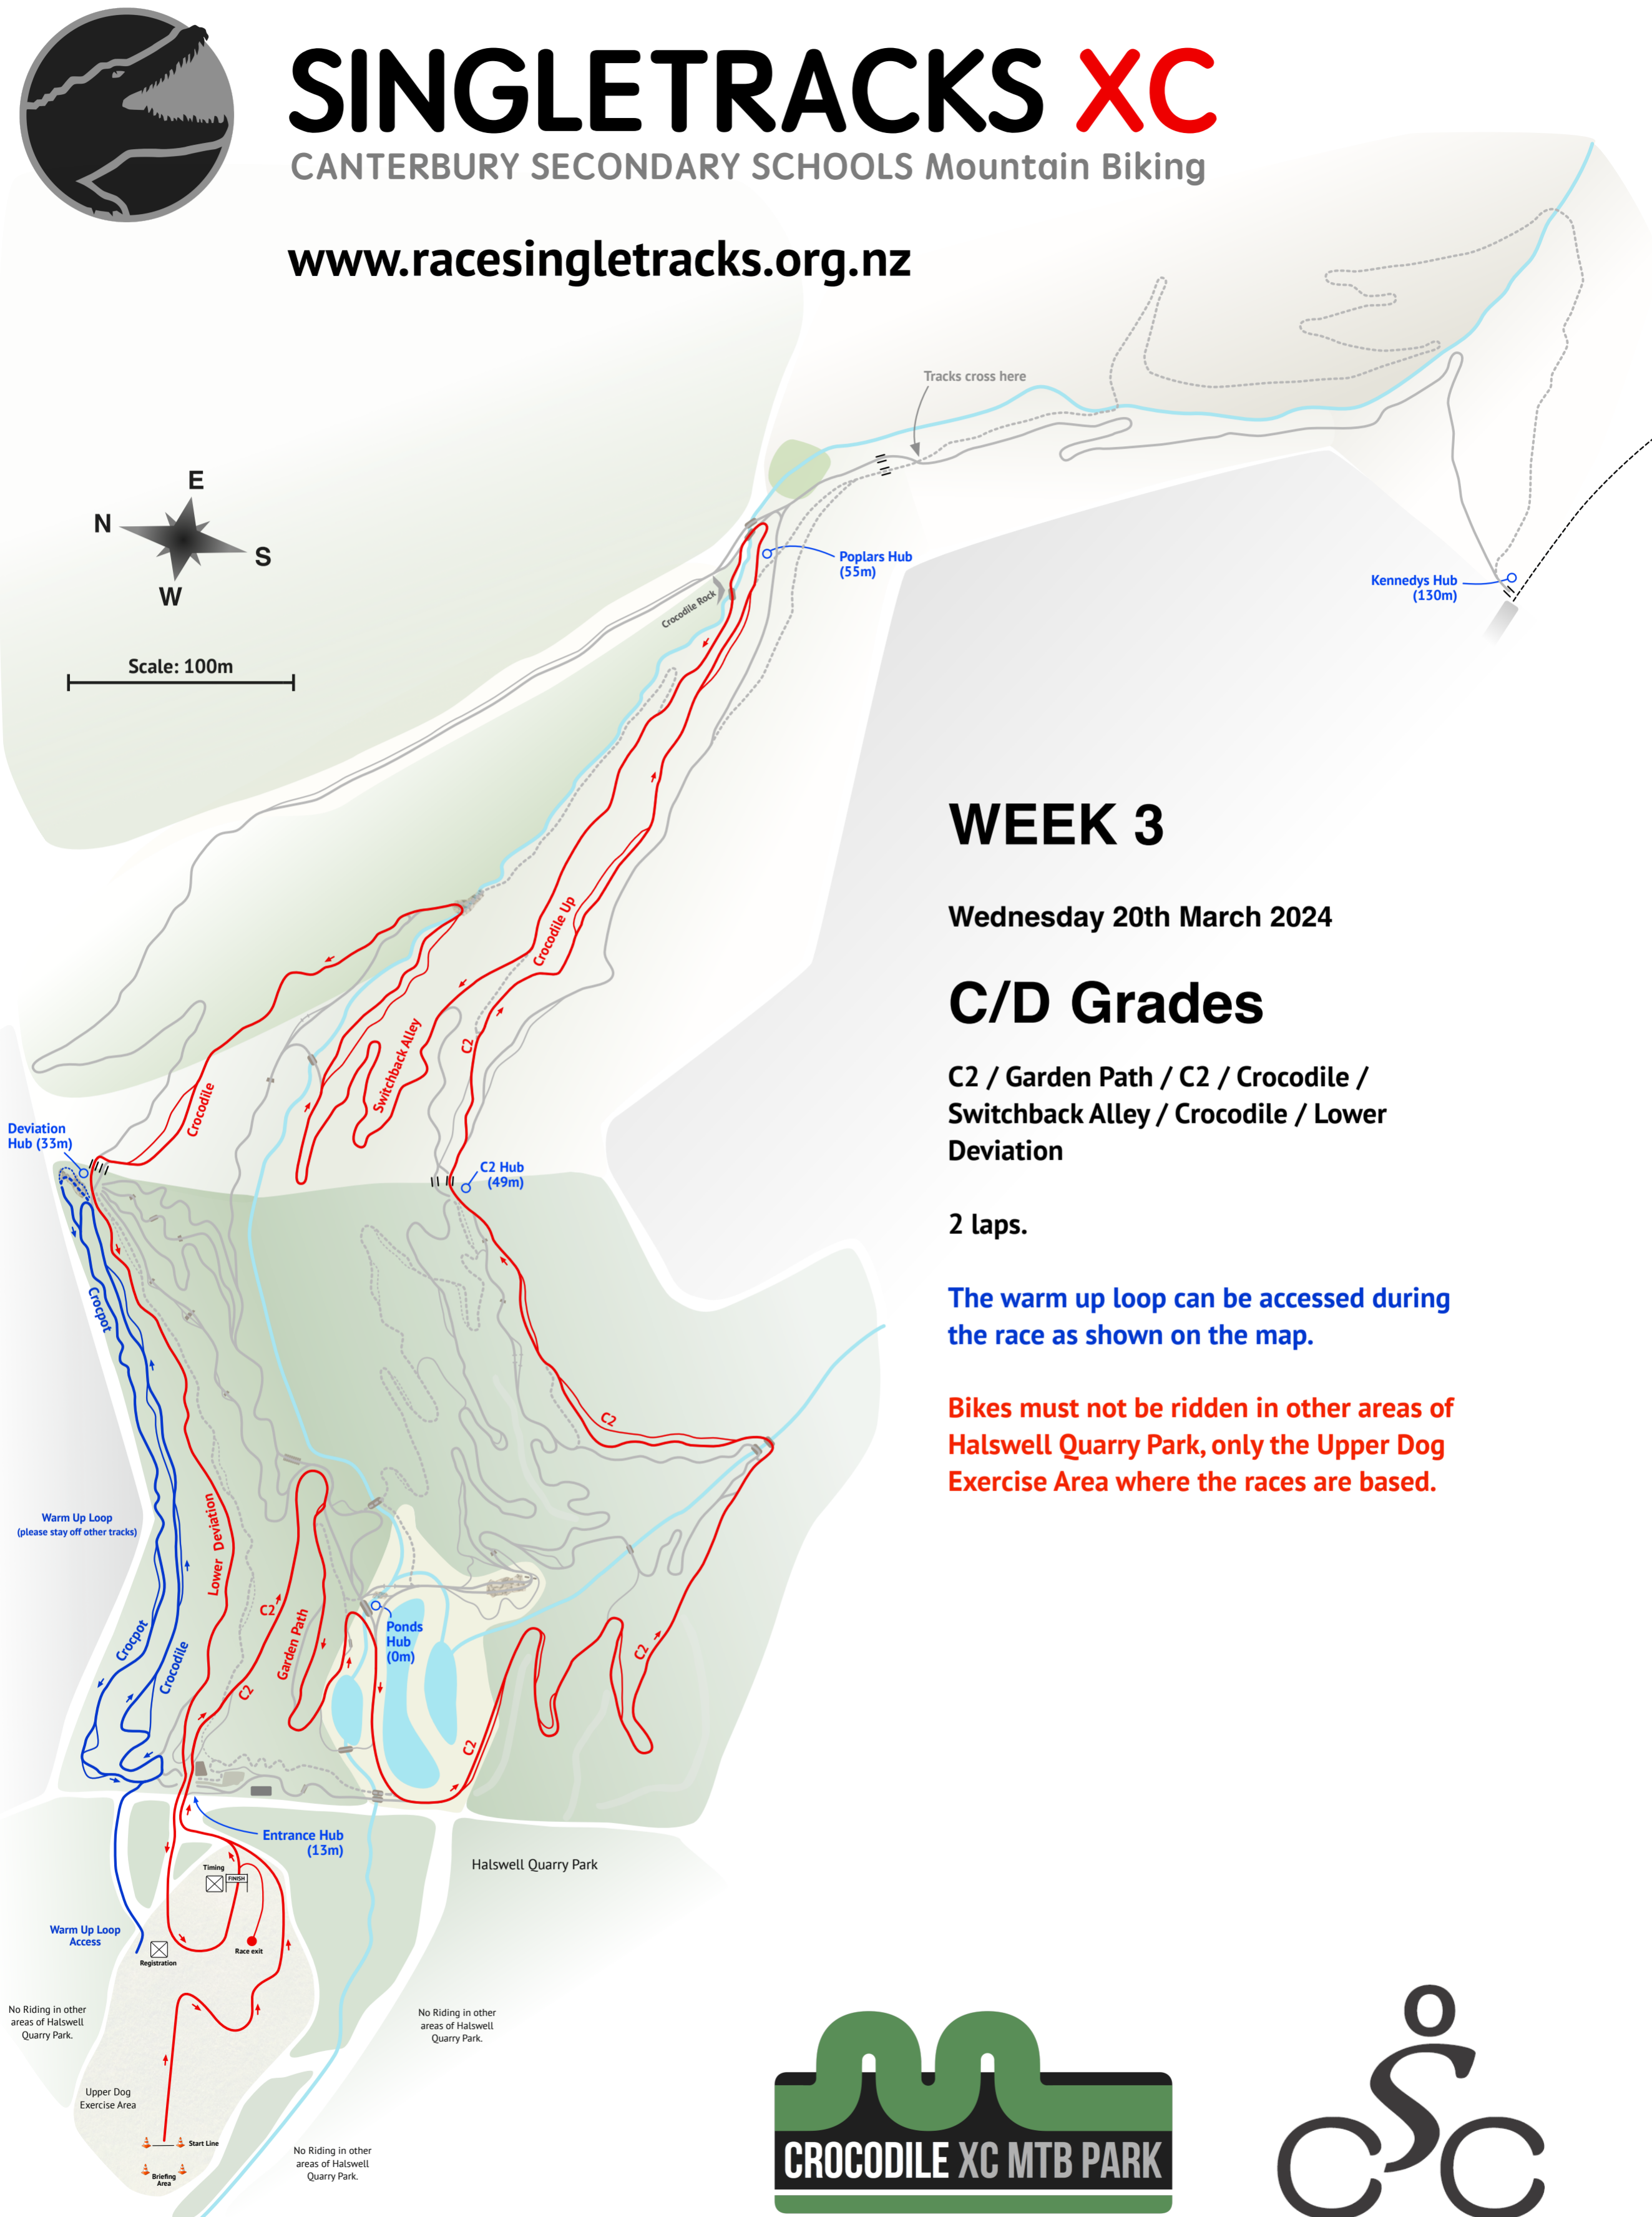

SINGLETRACKS XC

CANTERBURY SECONDARY SCHOOLS Mountain Biking

www.racesingletracks.org.nz

Scale: 100m

WEEK 3

Wednesday 20th March 2024

C/D Grades

C2 / Garden Path / C2 / Crocodile / Switchback Alley / Crocodile / Lower Deviation

2 laps.

The warm up loop can be accessed during the race as shown on the map.

Bikes must not be ridden in other areas of Halswell Quarry Park, only the Upper Dog Exercise Area where the races are based.